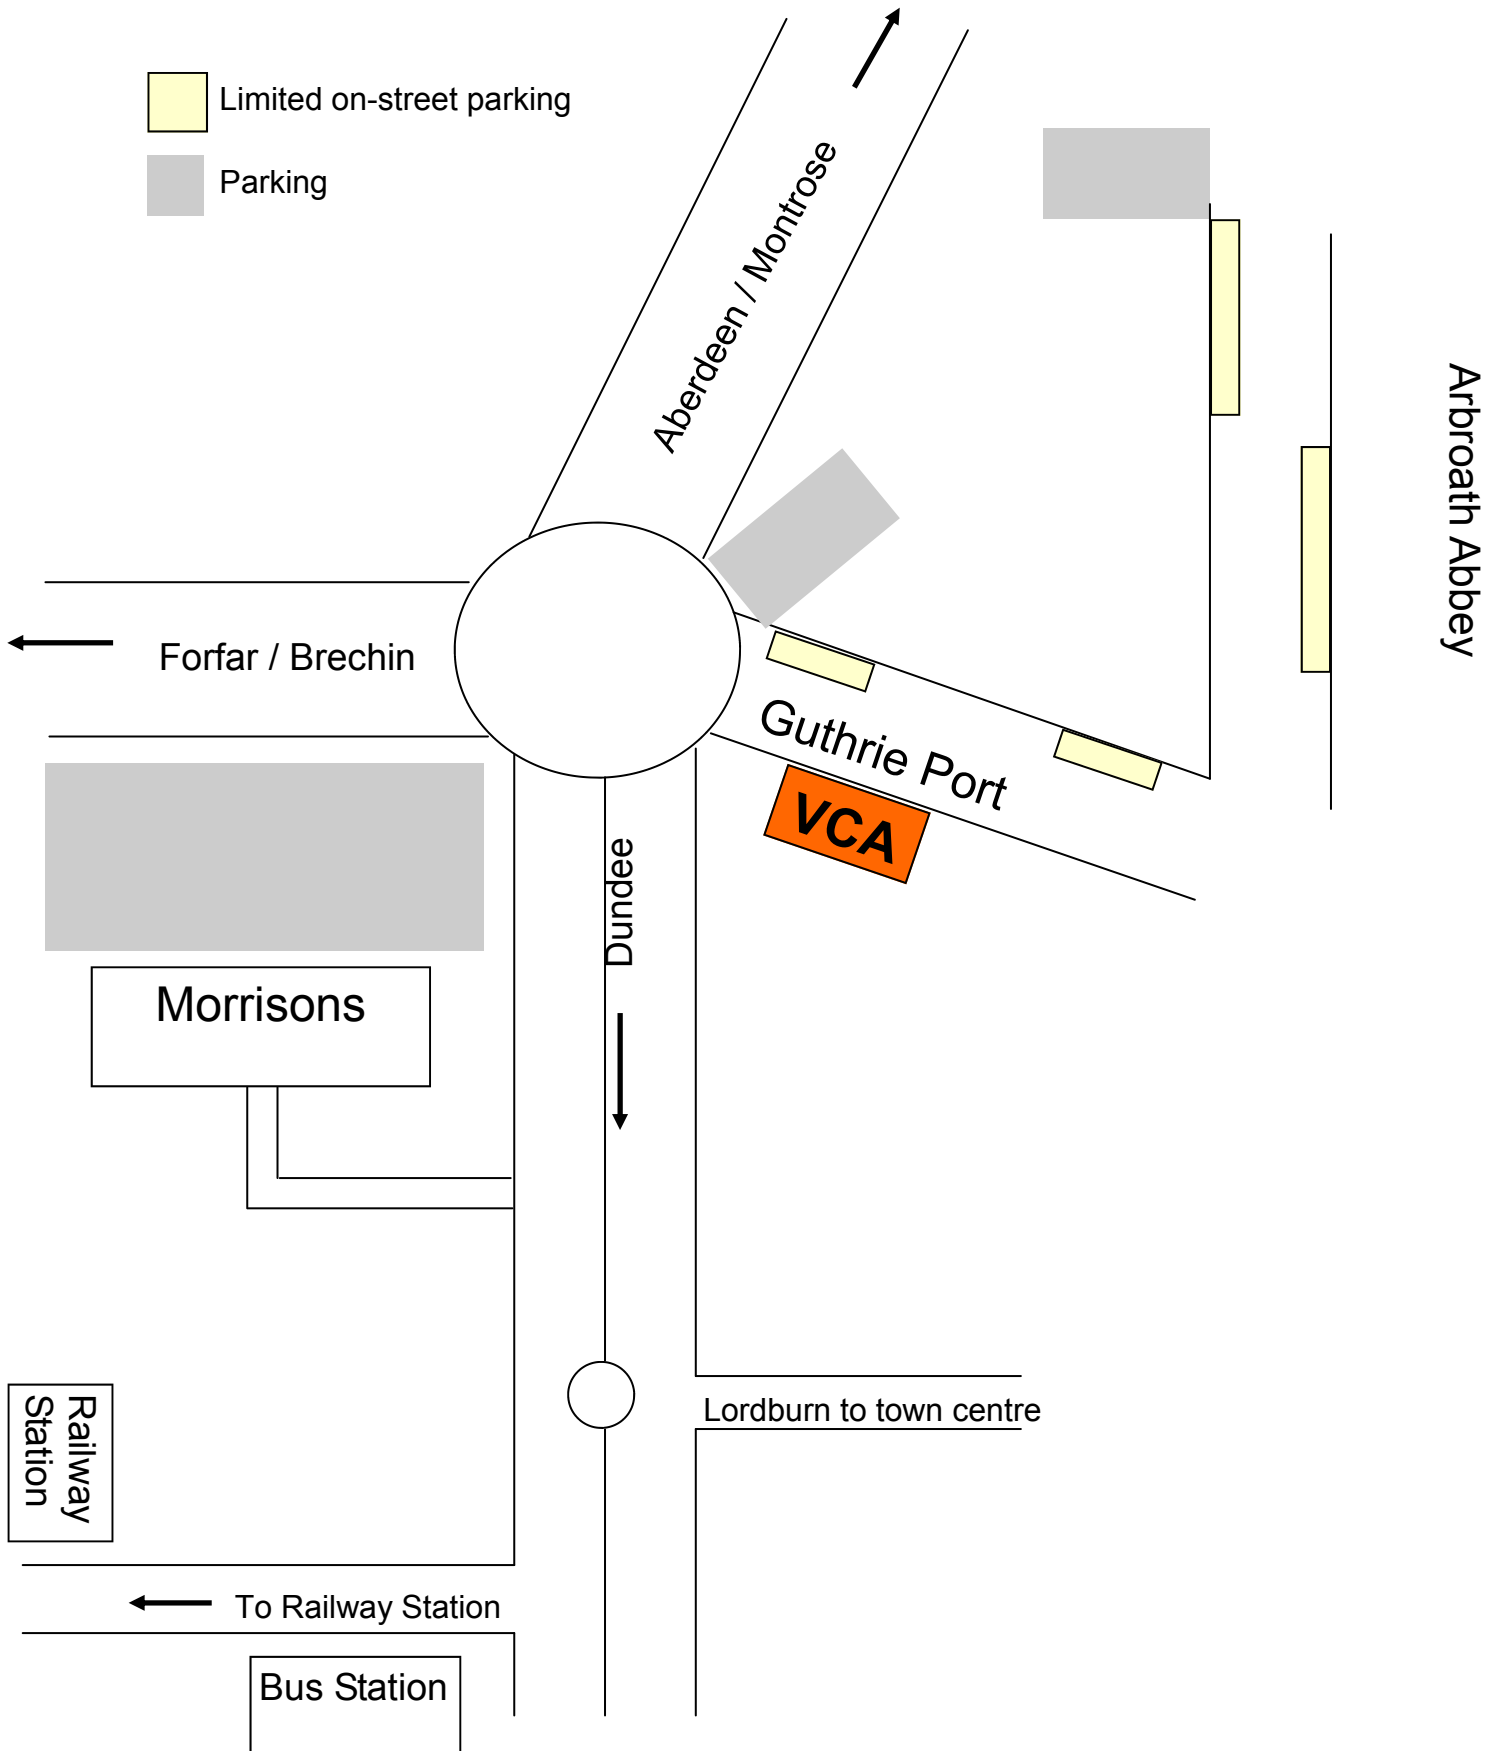

Map and Car parking

Volunteer Centre Angus, 32 - 34 Guthrie Port, Arbroath, DD11 1RN

- Limited on-street parking
- Parking